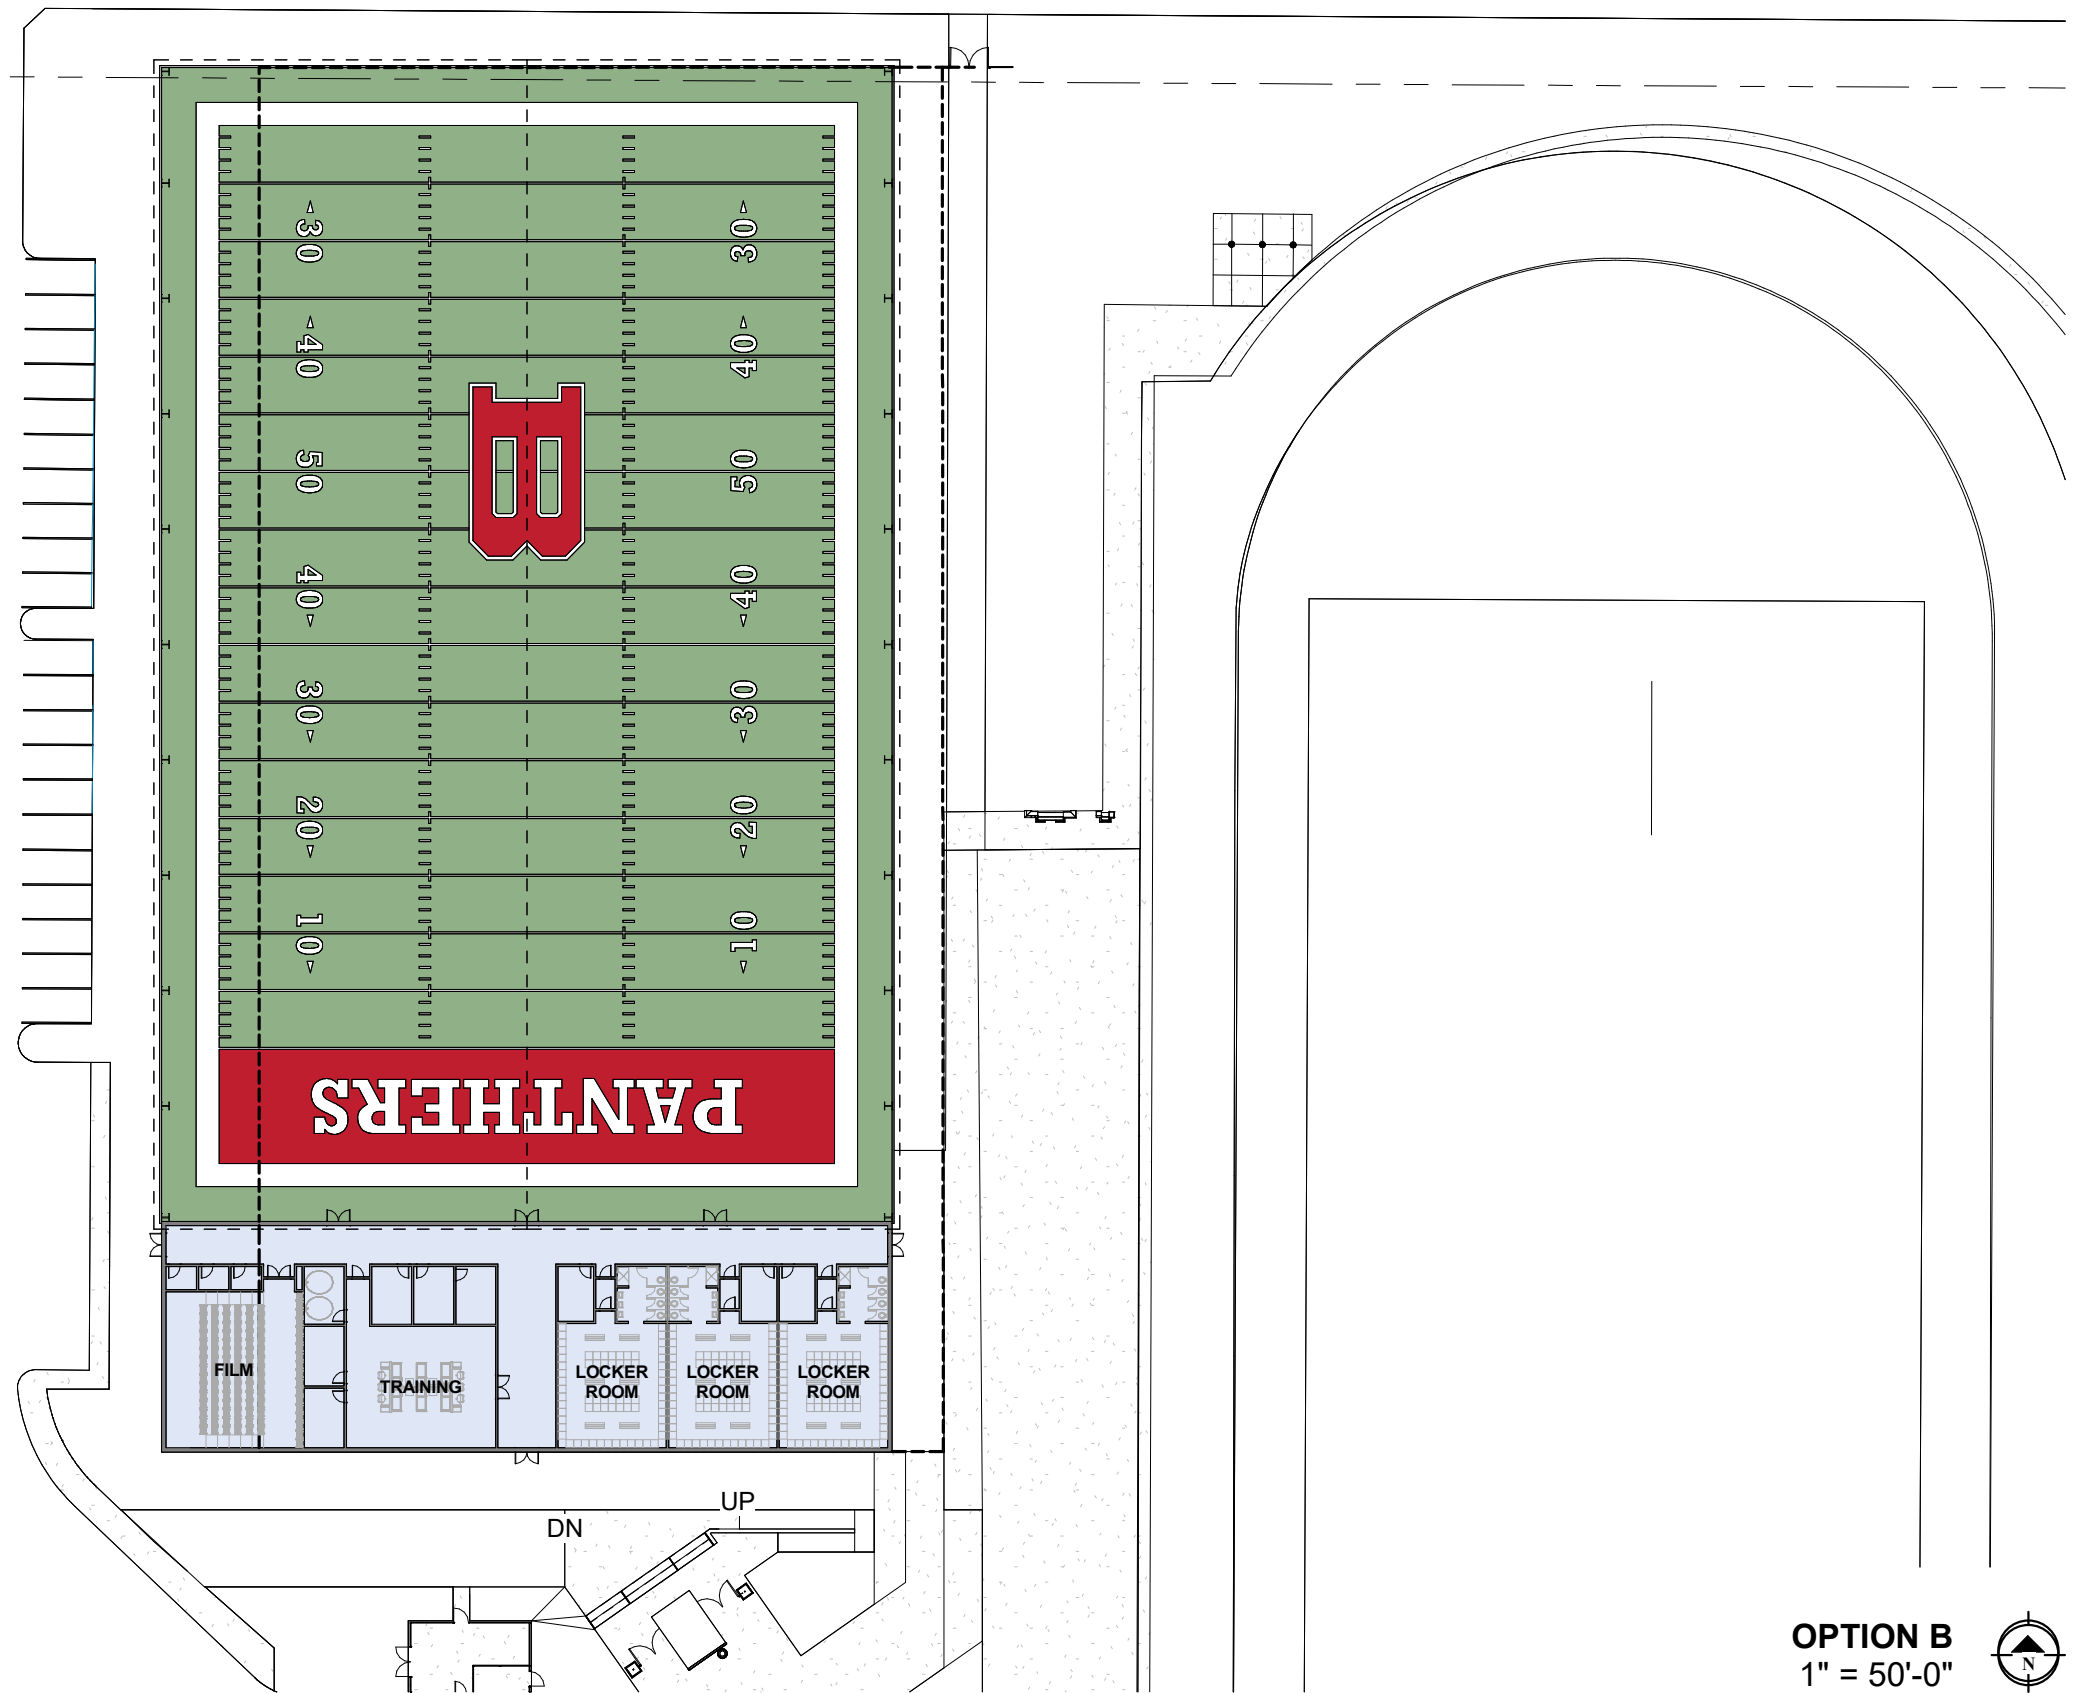

OPTION A
1" = 50'-0"

BARTLETT HIGH SCHOOL
FOOTBALL PRACTICE FACILITY

5688 Woodlawn Street | Bartlett, TN 38134

A

OPTION B
1" = 50'-0"